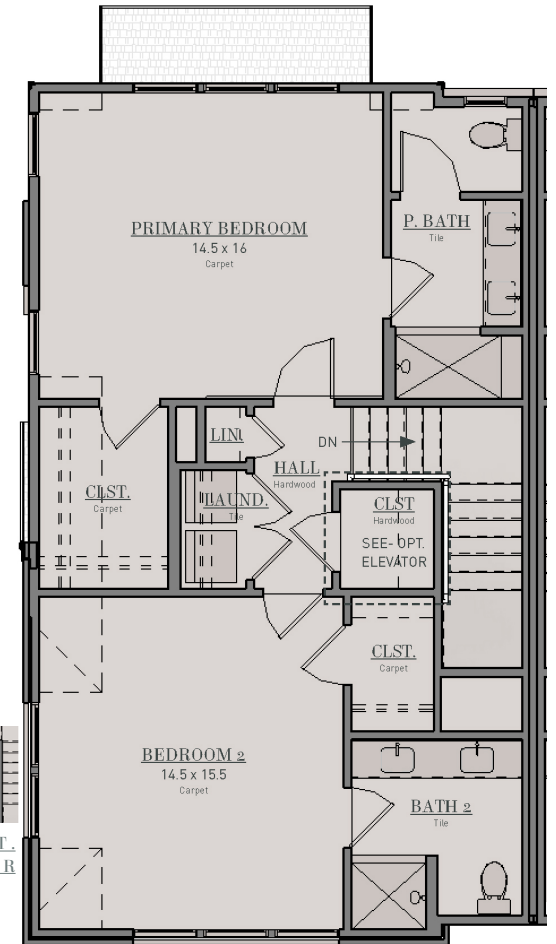

# THE MYERS END

3 Bedrooms + 3.5 Bathrooms

2,347 square feet

OPT. ELEVATOR

OPT. FIREPLACE

OPT. ELEVATOR

Figures reflecting size, square footage, and other dimensions are estimates; actual construction may vary. Size/square footage and price of your home may vary based on options selected. Floor plans may vary according to elevation. Prices, plans, dimensions, features, specifications, materials, and availability of homes or communities are subject to change without notice or obligation. Please contact us to verify current information. They may differ from completed improvements and may change without notice.