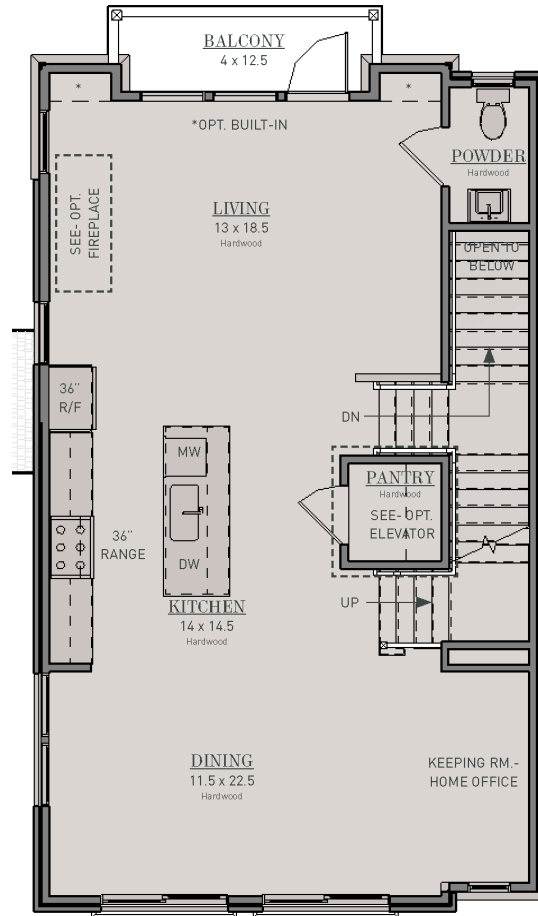

# THE MYERS END

3 Bedrooms + 3.5 Bathrooms

2,347 square feet

OPT. ELEVATOR

OPT. FIREPLACE

OPT. ELEVATOR

Figures reflecting size, square footage, and other dimensions are estimates; actual construction may vary. Size/square footage and price of your home may vary based on options selected. Floor plans may vary according to elevation. Prices, plans, dimensions, features, specifications, materials, and availability of homes or communities are subject to change without notice or obligation. Please contact us to verify current information. They may differ from completed improvements and may change without notice.