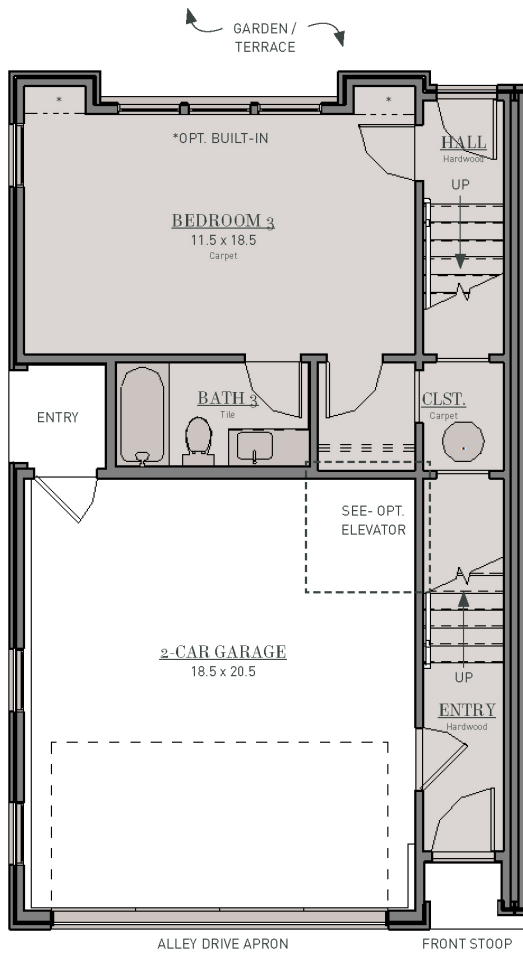

# THE MYERS END

3 Bedrooms + 3.5 Bathrooms

2,347 square feet

OPT. ELEVATOR

OPT. FIREPLACE

OPT. ELEVATOR

Figures reflecting size, square footage, and other dimensions are estimates; actual construction may vary. Size/square footage and price of your home may vary based on options selected. Floor plans may vary according to elevation. Prices, plans, dimensions, features, specifications, materials, and availability of homes or communities are subject to change without notice or obligation. Please contact us to verify current information. They may differ from completed improvements and may change without notice.